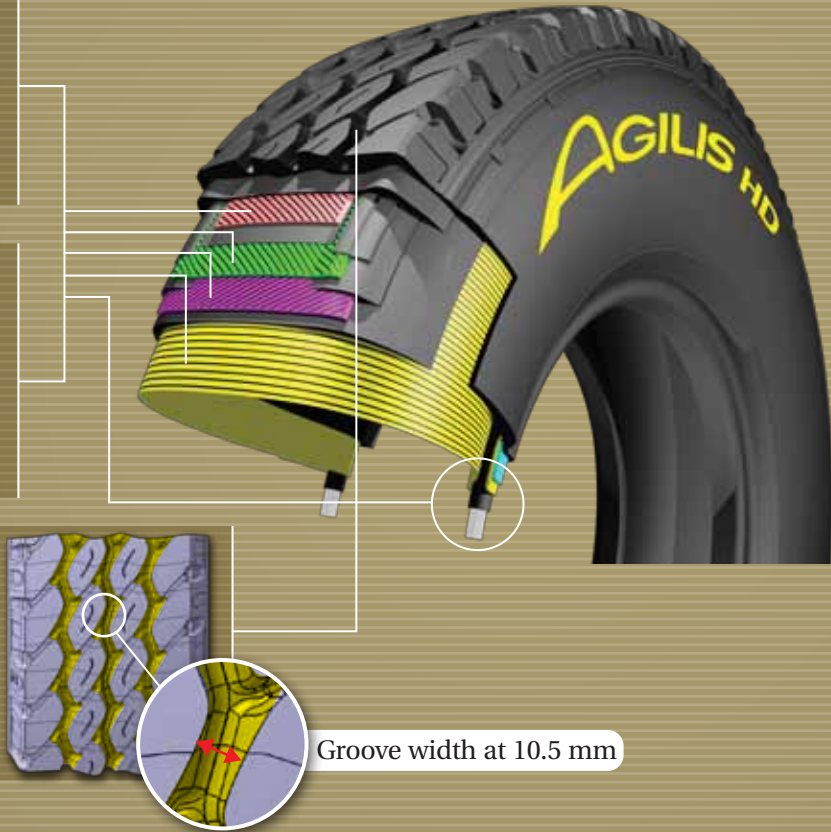

MICHELIN AGILIS HD

ALL POSITION 16" LIGHT TRUCK TYRE FOR DEMANDING USAGES

- Minimized operating costs thanks to fewer premature tyre damages
- Peace of mind under challenging conditions with improved casing robustness
- Traction on rough surface with aggressive tread pattern design

MICHELIN AGILIS HD

ALL POSITION 16" LIGHT TRUCK TYRE FOR DEMANDING USAGES

AGILIS

Minimized operating costs thanks to fewer premature tyre damages

- 30% bigger cables for summit protection belts, bead and casing ply.

Peace of mind under challenging conditions with improved casing robustness

- 2 Kgs of additional metallic reinforcement added compared to non HD casing.*

Traction on rough surface with aggressive tread pattern design

- Tread compound resistant to cut chip damages from rugged road.
- 10.5 mm wide zigzag grooves and high tread groove ratio at 21.6% .

Groove width at 10.5 mm

* Based on internal results.

Note : All illustrations are for reference only and are not true to scale or represent the actual product components.